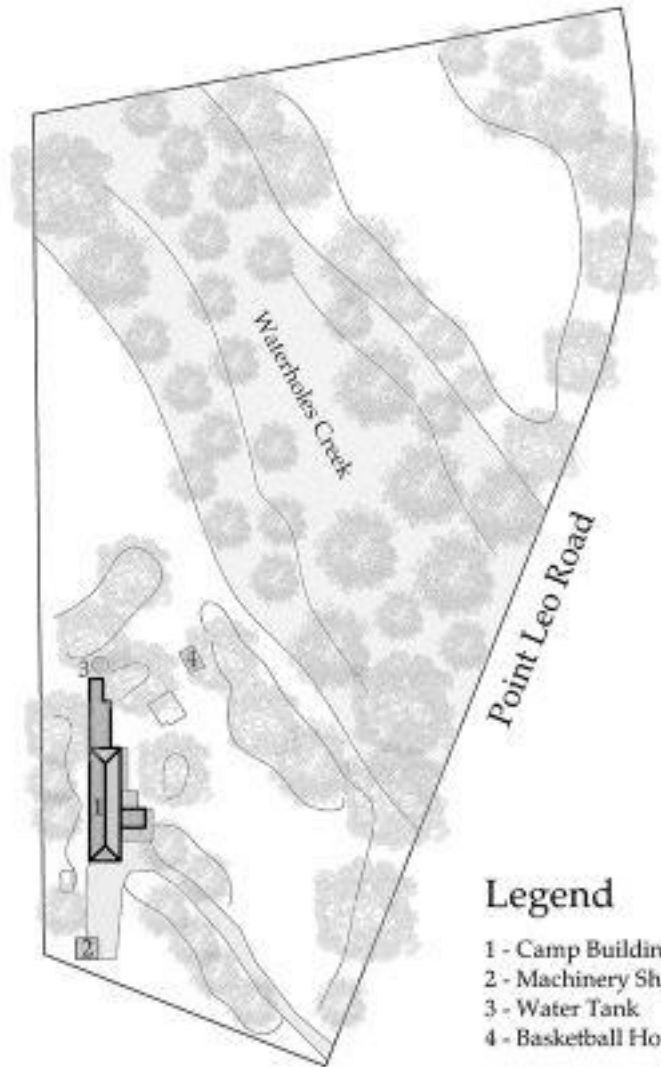

114 Point Leo Road, Shoreham

Legend

- 1 - Camp Building
- 2 - Machinery Shed
- 3 - Water Tank
- 4 - Basketball Hoop

NOT TO SCALE