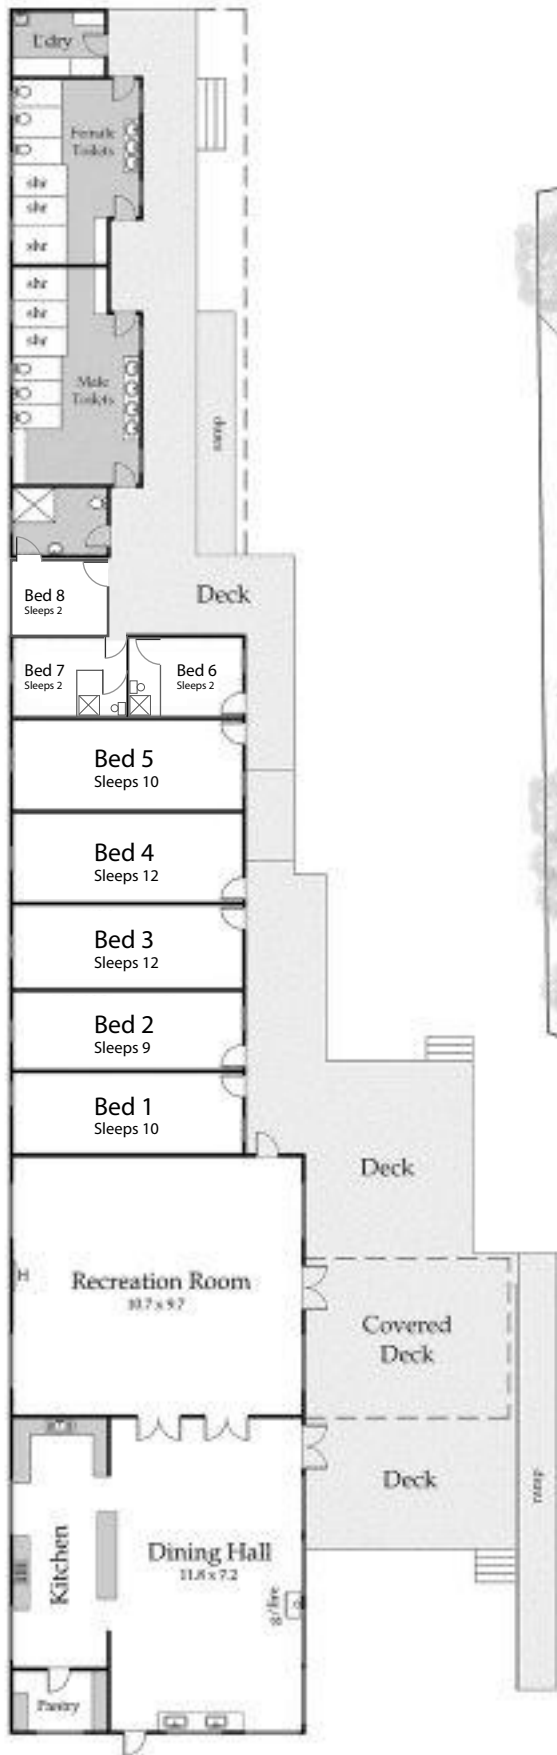

114 Point Leo Road, Shoreham

Legend

- 1 - Camp Building
- 2 - Machinery Shed
- 3 - Water Tank
- 4 - Basketball Hoop

NOT TO SCALE